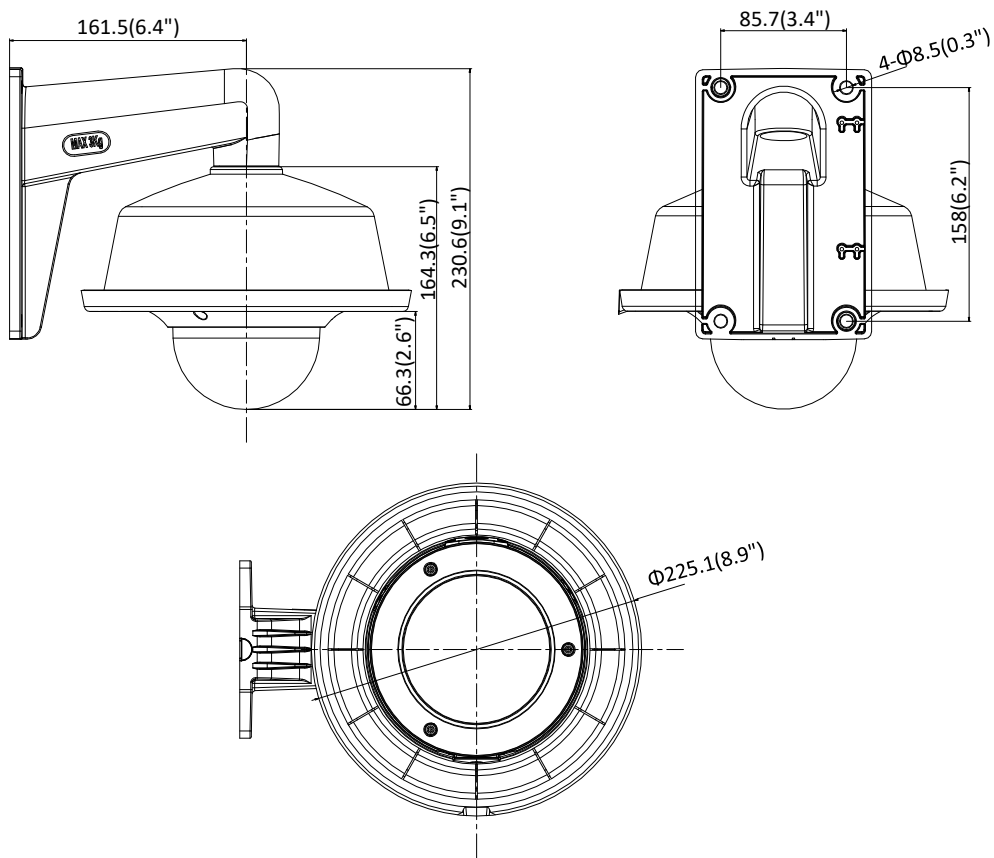

Available Model

DS-2CD2746G1-IZ (2.8 mm to 12 mm), DS-2CD2746G1-IZS (2.8 mm to 12 mm)

Dimension

Camera:

Wall Mounting with the Bracket (DS-1473ZJ-155 and DS-1253ZJ-L):

Pendant Mounting with the Bracket (DS-1471ZJ-155 and DS-1253ZJ-L):

Unit: mm(inch)

Accessory

Distributed by

DS-1471ZJ-155
Pendant Mount

DS-1473ZJ-155
Wall Mount

DS-1475ZJ-SUS
Vertical Pole Mount

DS-1476ZJ-SUS
Corner Mount

DS-1280ZJ-DM55
Junction Box