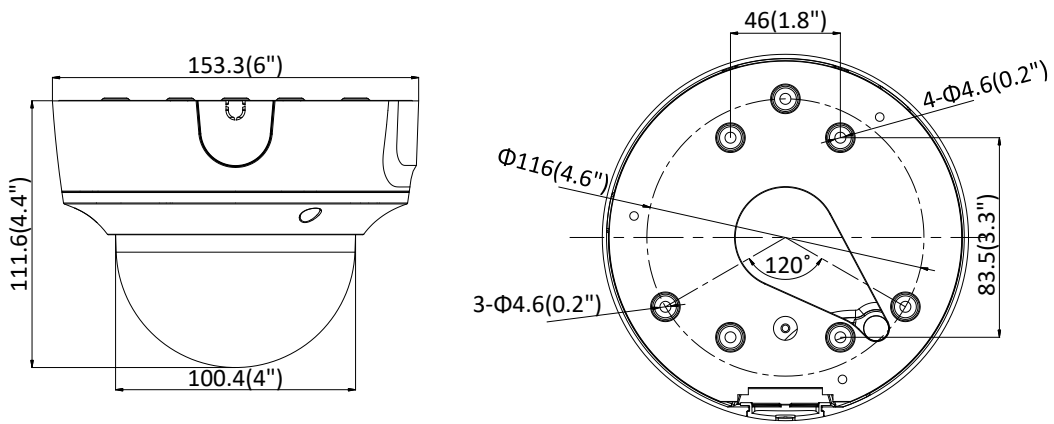

Dimension

Camera:

Wall Mounting with the Bracket (DS-1473ZJ-155 and DS-1253ZJ-L):