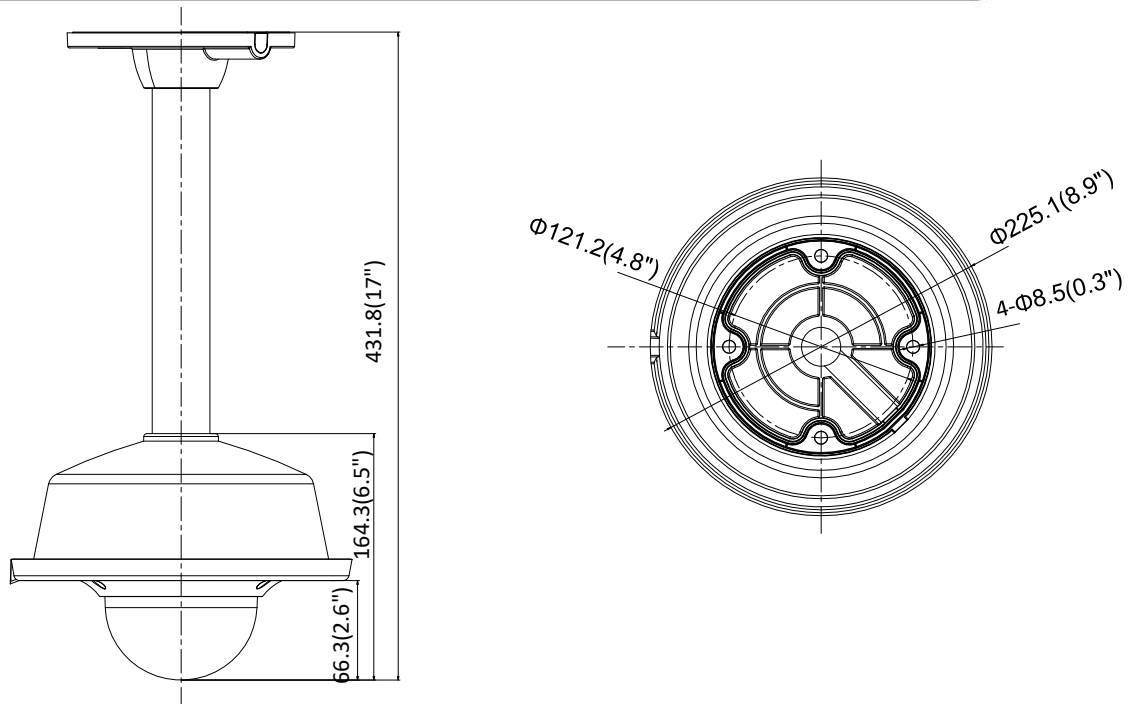

Available Model

DS-2CD2746G1-IZ (2.8 mm to 12 mm), DS-2CD2746G1-IZS (2.8 mm to 12 mm)

Dimension

Camera:

Wall Mounting with the Bracket (DS-1473ZJ-155 and DS-1253ZJ-L):

Pendant Mounting with the Bracket (DS-1471ZJ-155 and DS-1253ZJ-L):